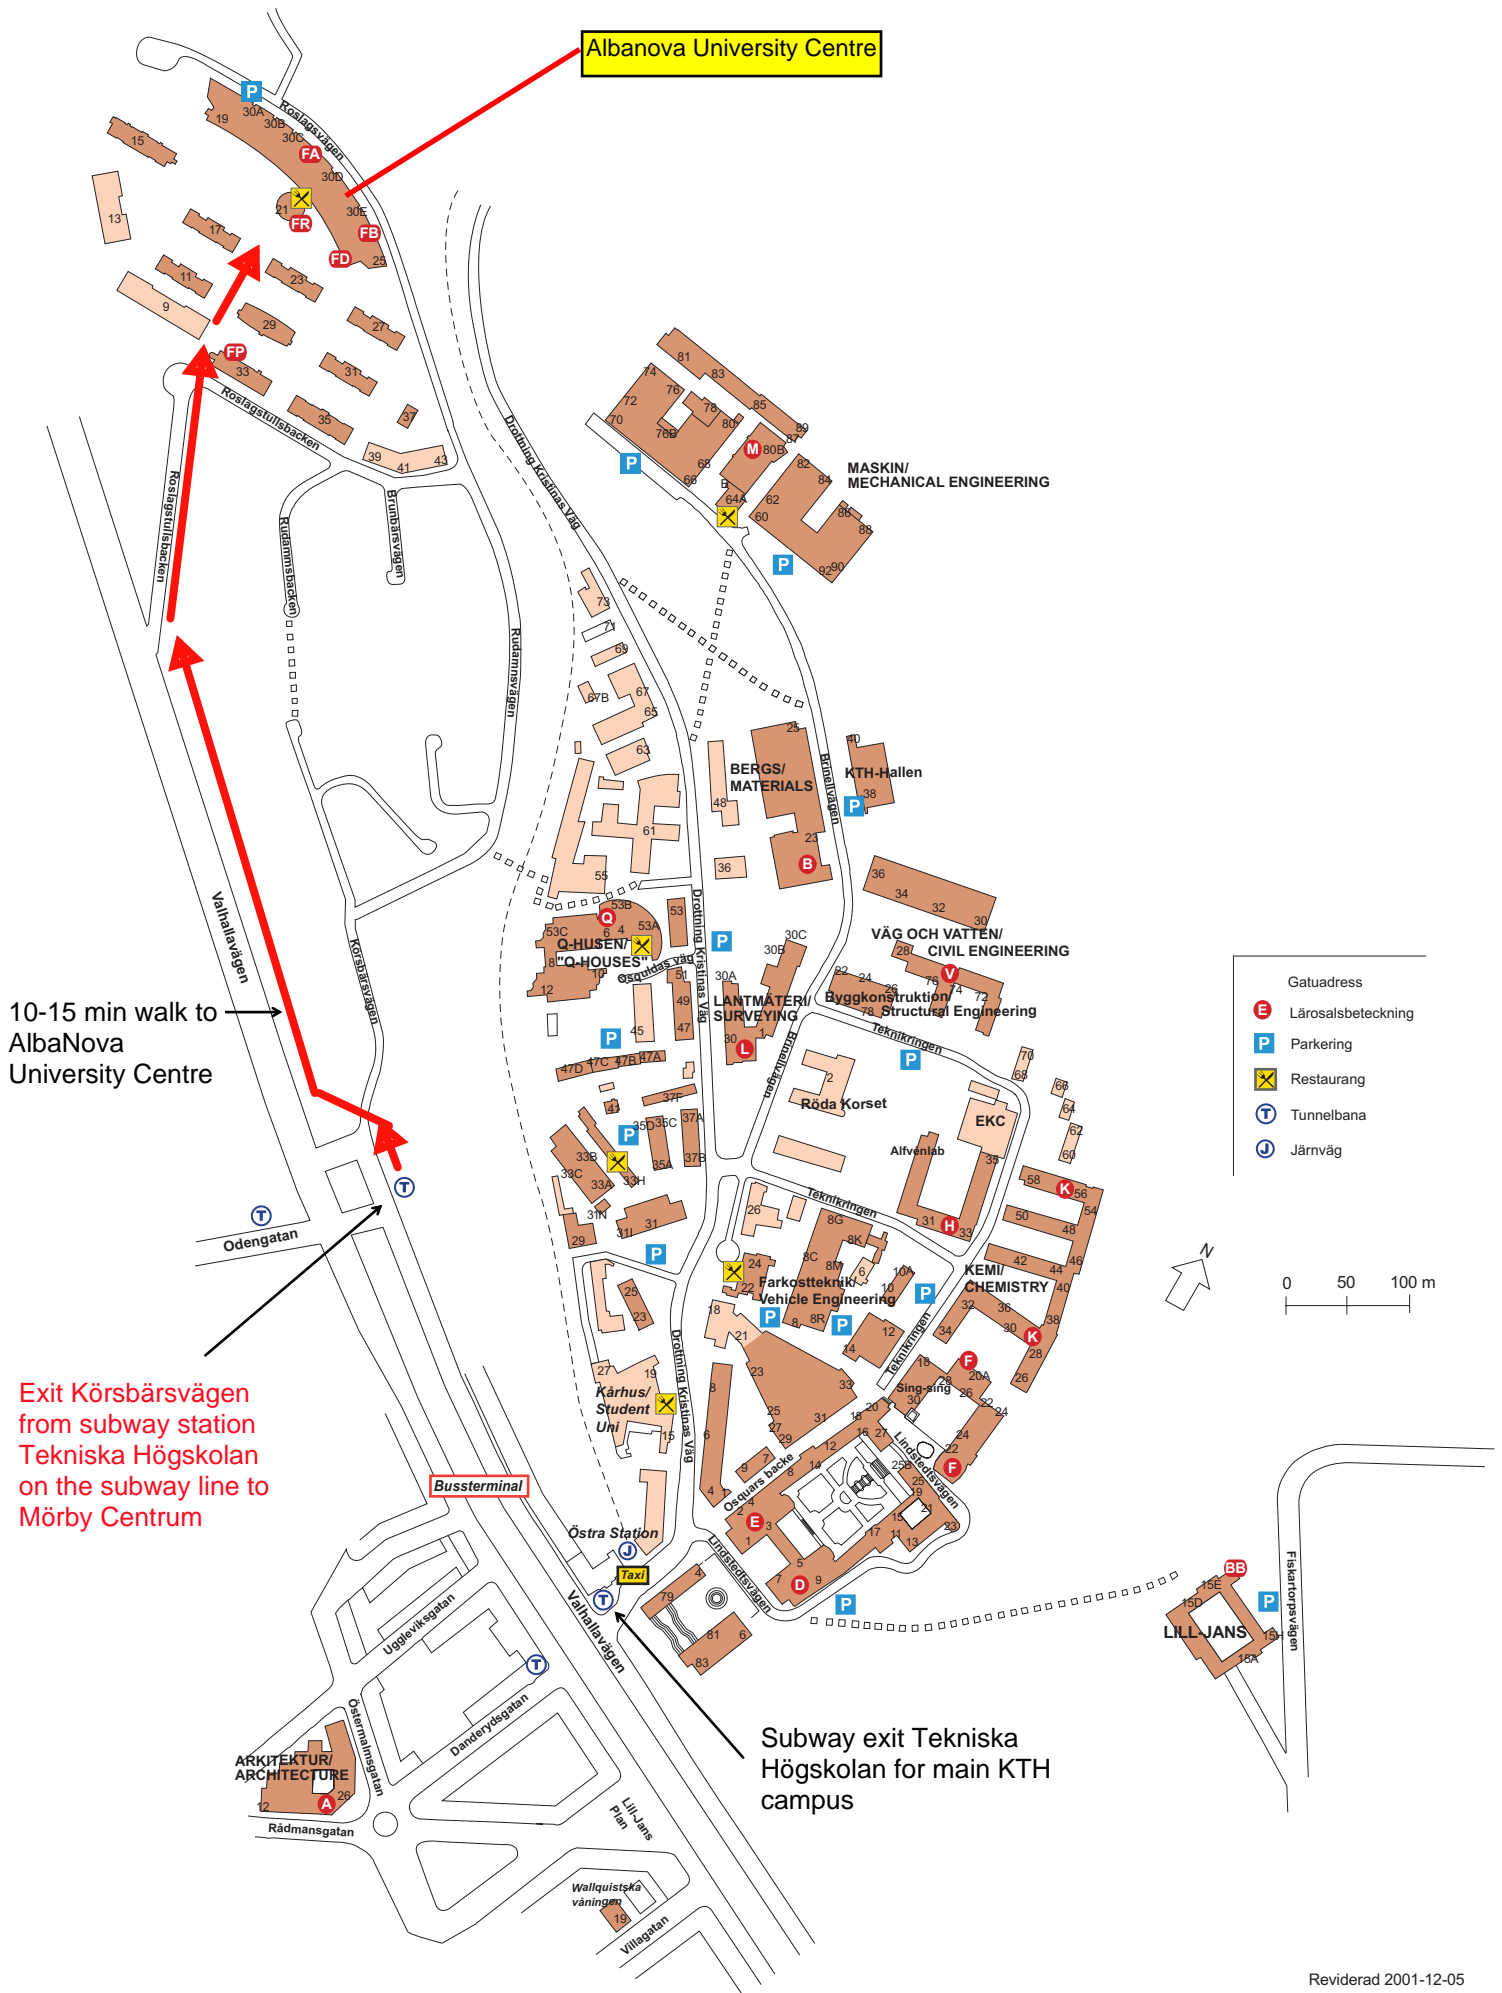

# KTH Dept. of Biotechnology at AlbaNova University Centre

Entrance with parking lot: Roslagsvägen 30.  
Enter from Roslagsvägen at exit Albano

10-15 min walk to  
AlbaNova  
University Centre

Exit Körsbärsvägen  
from subway station  
Tekniska Högskolan  
on the subway line to  
Mörby Centrum

Subway exit Tekniska  
Högskolan for main KTH  
campus